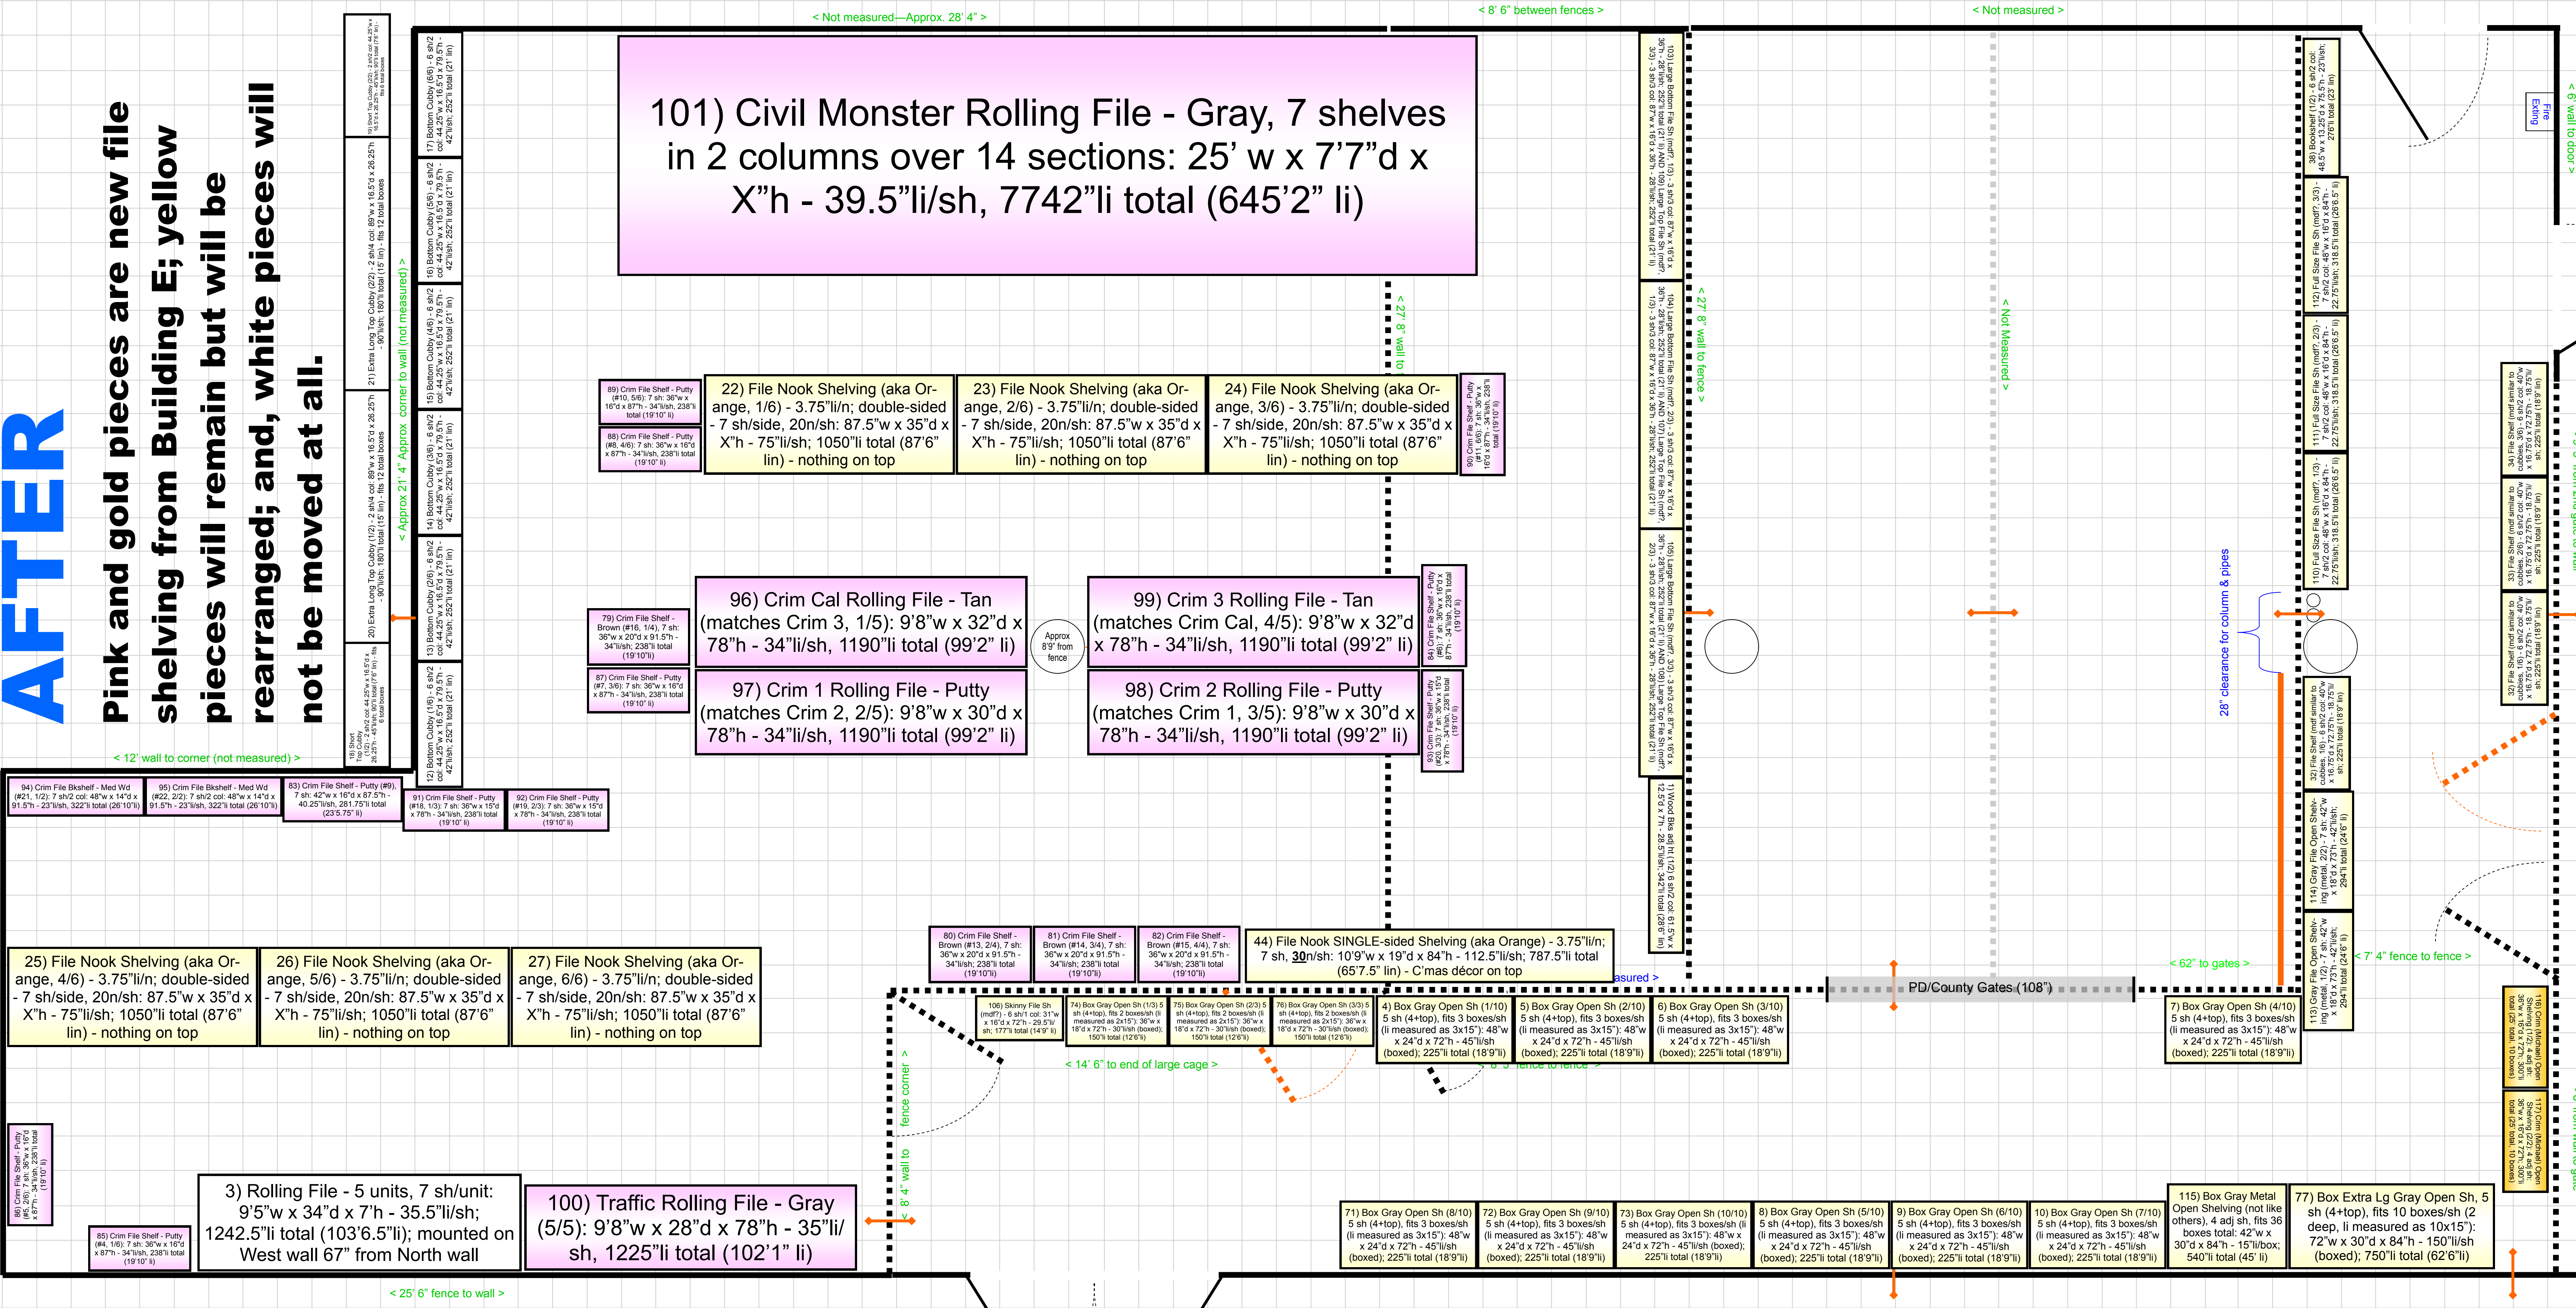

# AFTER

**Pink and gold pieces are new file shelving from Building E; yellow pieces will remain but will be rearranged; and, white pieces will not be moved at all.**

101) Civil Monster Rolling File - Gray, 7 shelves in 2 columns over 14 sections: 25' w x 7'7" d x X" h - 39.5" li/sh, 7742" li total (645'2" li)

22) File Nook Shelving (aka Orange, 1/6) - 3.75" li/n; double-sided - 7 sh/side, 20n/sh: 87.5" w x 35" d x X" h - 75" li/sh; 1050" li total (87'6" lin) - nothing on top

23) File Nook Shelving (aka Orange, 2/6) - 3.75" li/n; double-sided - 7 sh/side, 20n/sh: 87.5" w x 35" d x X" h - 75" li/sh; 1050" li total (87'6" lin) - nothing on top

24) File Nook Shelving (aka Orange, 3/6) - 3.75" li/n; double-sided - 7 sh/side, 20n/sh: 87.5" w x 35" d x X" h - 75" li/sh; 1050" li total (87'6" lin) - nothing on top

96) Crim Cal Rolling File - Tan (matches Crim 3, 1/5): 9'8" w x 32" d x 78" h - 34" li/sh, 1190" li total (99'2" li)

97) Crim 1 Rolling File - Putty (matches Crim 2, 2/5): 9'8" w x 30" d x 78" h - 34" li/sh, 1190" li total (99'2" li)

99) Crim 3 Rolling File - Tan (matches Crim Cal, 4/5): 9'8" w x 32" d x 78" h - 34" li/sh, 1190" li total (99'2" li)